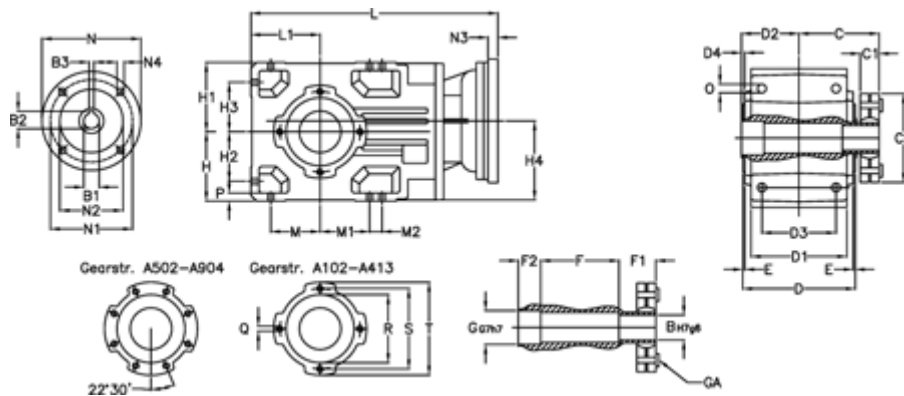

Article number: 29600101235230
 Description: Bevel helical gearbox
 A102US-12,3-P80B5

Measures

B = 30	D1 = 95	F2 = 36	L = 302.0	N3 = -
B1 = 19	D2 = 60	G = 32	L1 = 70	N4 = M10x12
B2 = 21.8	D3 = 75	GA = 14,5 NM	M = 50.0	O = 9.5
B3 = 6	d4 = 4.5	H = 70	M1 = 50.0	P = 9
C = 89.5	Description = A102US-xx-P80 B5	H1 = 70	M2 = -	Q = M8x12
C1 = 23	E = 3.0	H2 = 50.0	N = 200	R = 80
C2 = 72.0	F = 77.5	H3 = 50.0	N1 = 165	S = 100
D = 117	F1 = 36.0	H4 = 83.0	N2 = 130	T = 120